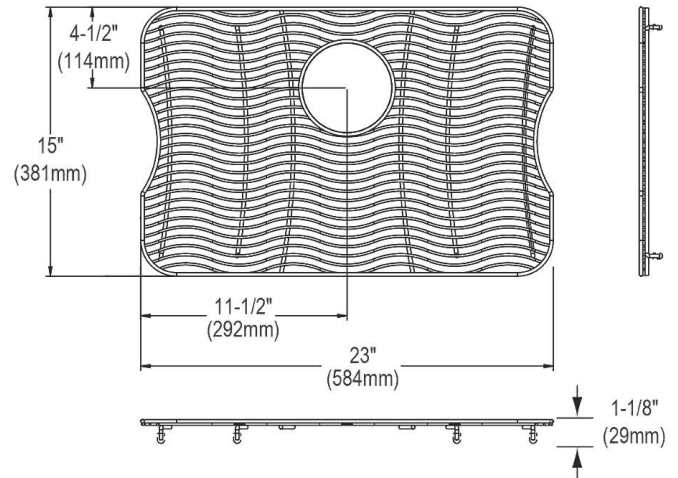

Material:	Stainless Steel
Finish:	Polished Stainless Steel
Dimensions:	23" x 15" x 1-1/8"
Fits Bowl Size(s):	24" x 16"

Special Note: For bowls with rear center drain opening.

A Century of Tradition and Quality.

For more than 100 years, Elkay has been making innovative products and providing exceptional customer care. We take pride in offering plumbing products that make life easier, inspire change and leave the world a better place.

[Clean and Care Manual (PDF)](#)

[Clean and Care Manual (PDF)](#)

[Warranty (PDF)](#)